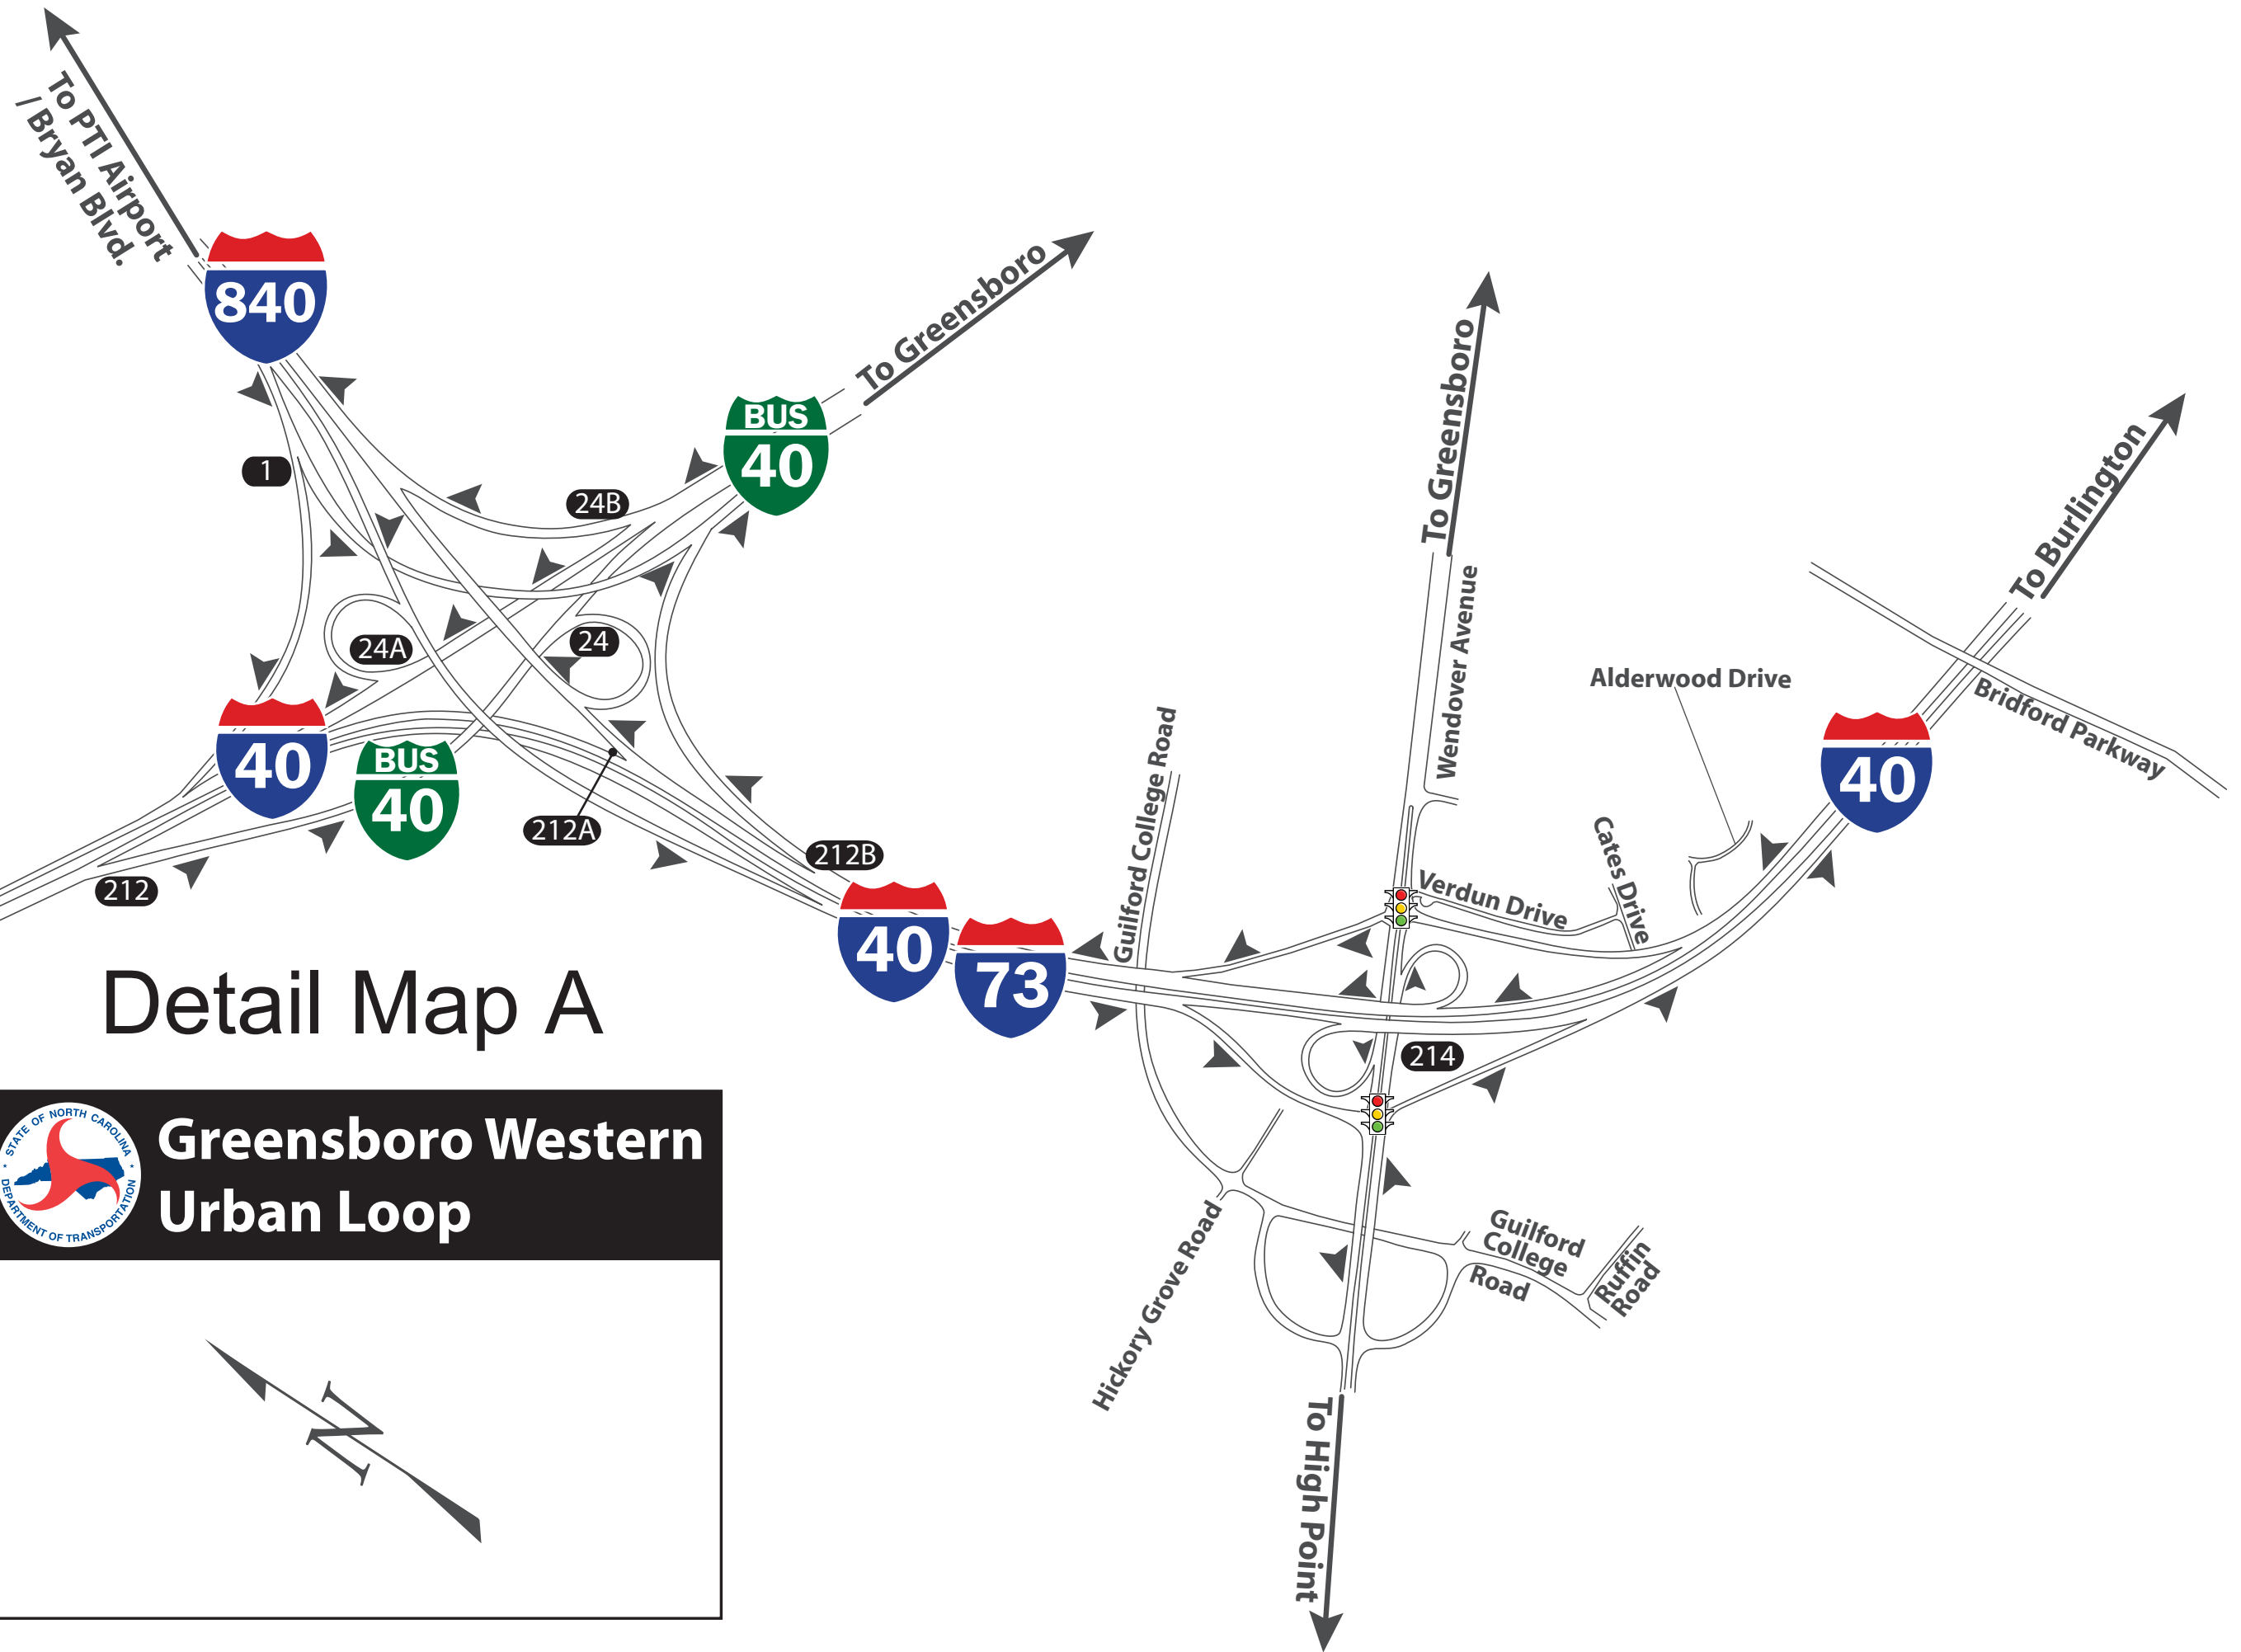

Greensboro Urban Loop

Urban Loop Legend

- Greensboro Urban Loop
- Newly opened section of loop
- Greensboro

Detail Map A

Detail Map C

Detail Map B

*Maps not drawn to scale.

[Return to Main Map](#)

Detail Map A

 **Greensboro Western Urban Loop**

[Return to Main Map](#)

Detail Map B

 **Greensboro Western Urban Loop**

[Return to Main Map](#)

Detail Map C

 **Greensboro Urban Loop**