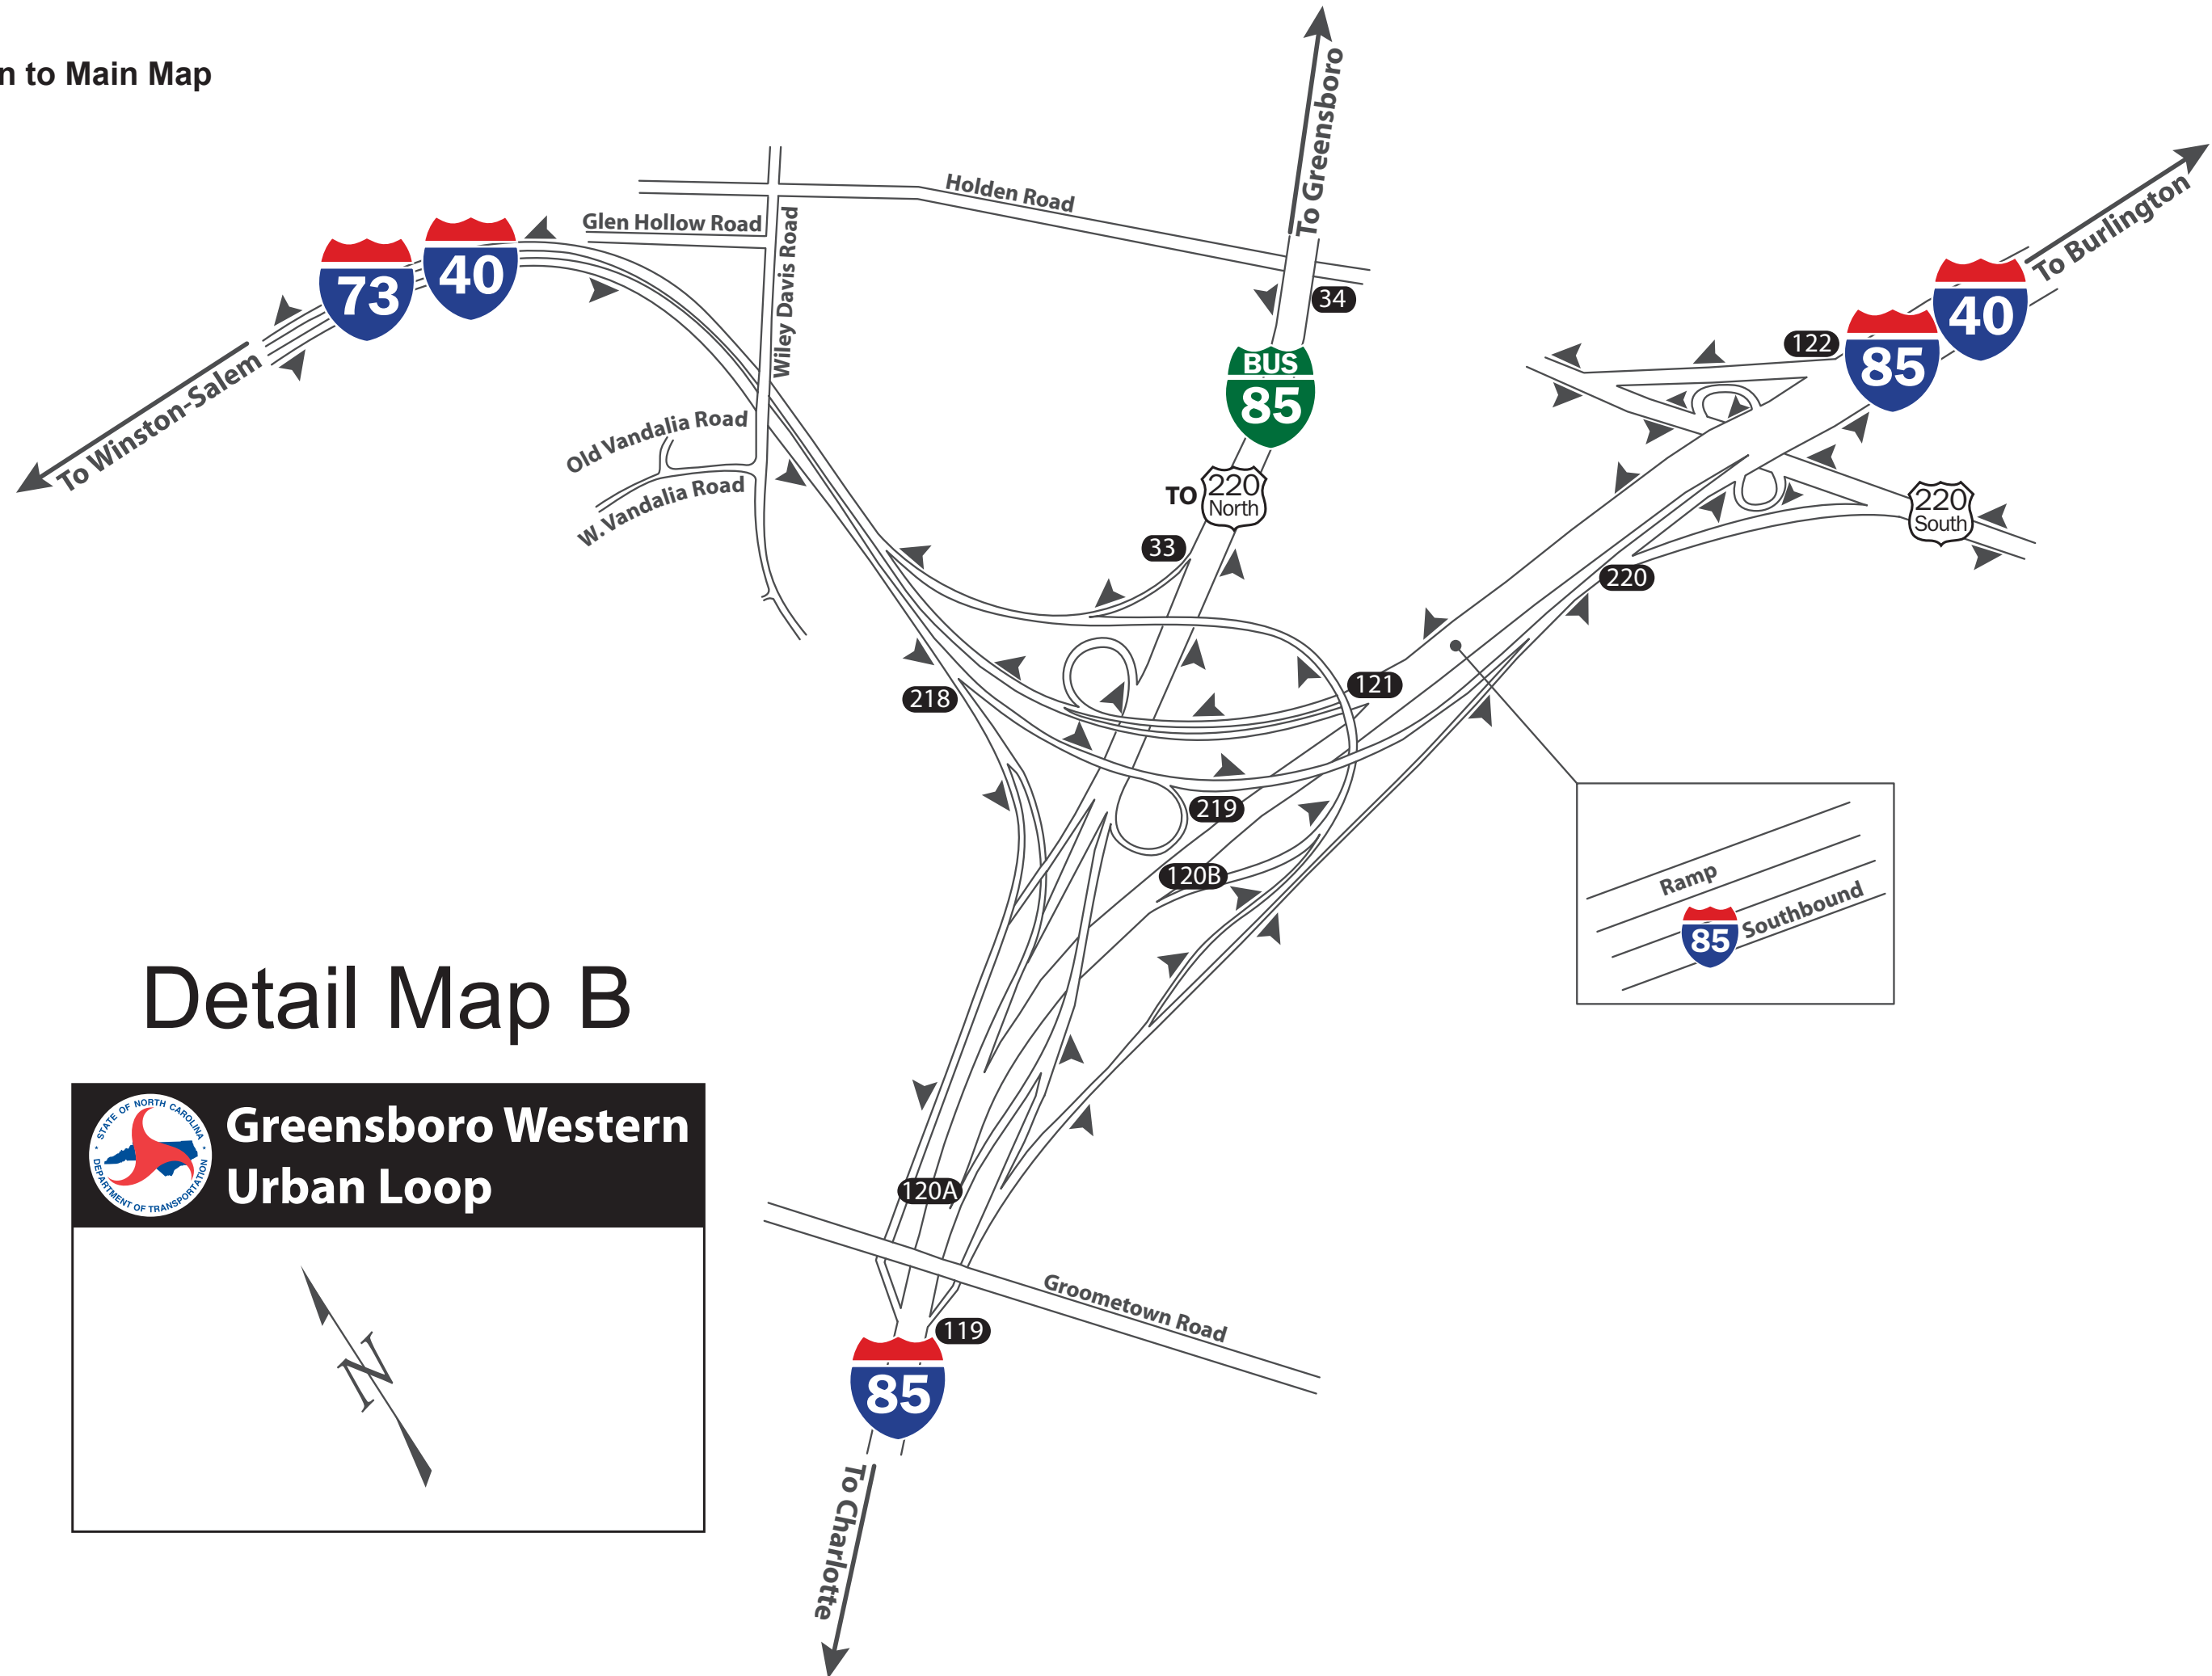

Greensboro Urban Loop

Urban Loop Legend

- Greensboro Urban Loop
- Newly opened section of loop
- Greensboro

Detail Map A

Detail Map C

Detail Map B

*Maps not drawn to scale.

[Return to Main Map](#)

Detail Map A

 **Greensboro Western Urban Loop**

[Return to Main Map](#)

Detail Map B

 **Greensboro Western Urban Loop**

[Return to Main Map](#)

Detail Map C

 **Greensboro Urban Loop**